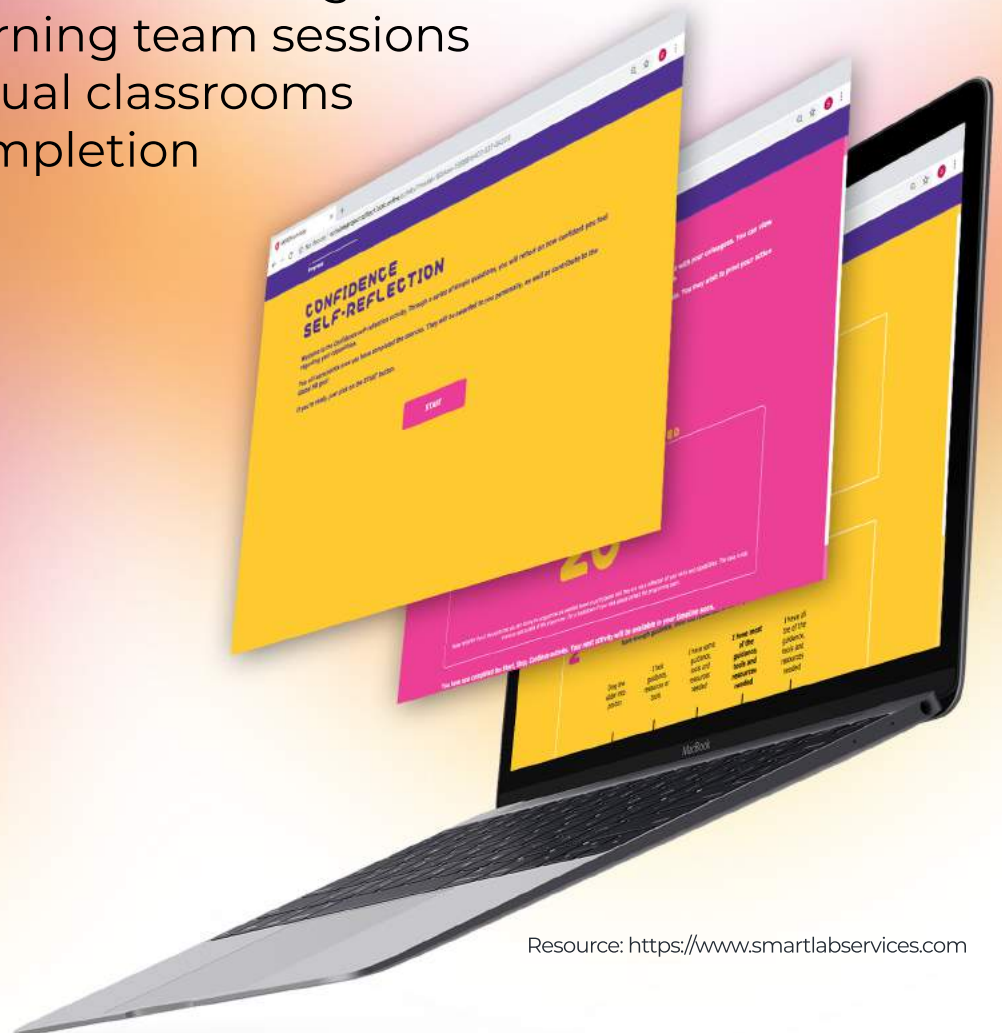

A SMARTLAB PLATFORM KPI

6

MONTHS

600

ASSOCIATES

0

HOTEL

0

AIIRMILES

- **13,200** learning modules completed
- **3,800** shared resources & discussions
- **2,400** hours of individual coaching
- **600** business challenges solved
- **780** learning team sessions
- **200** virtual classrooms
- **98%** completion